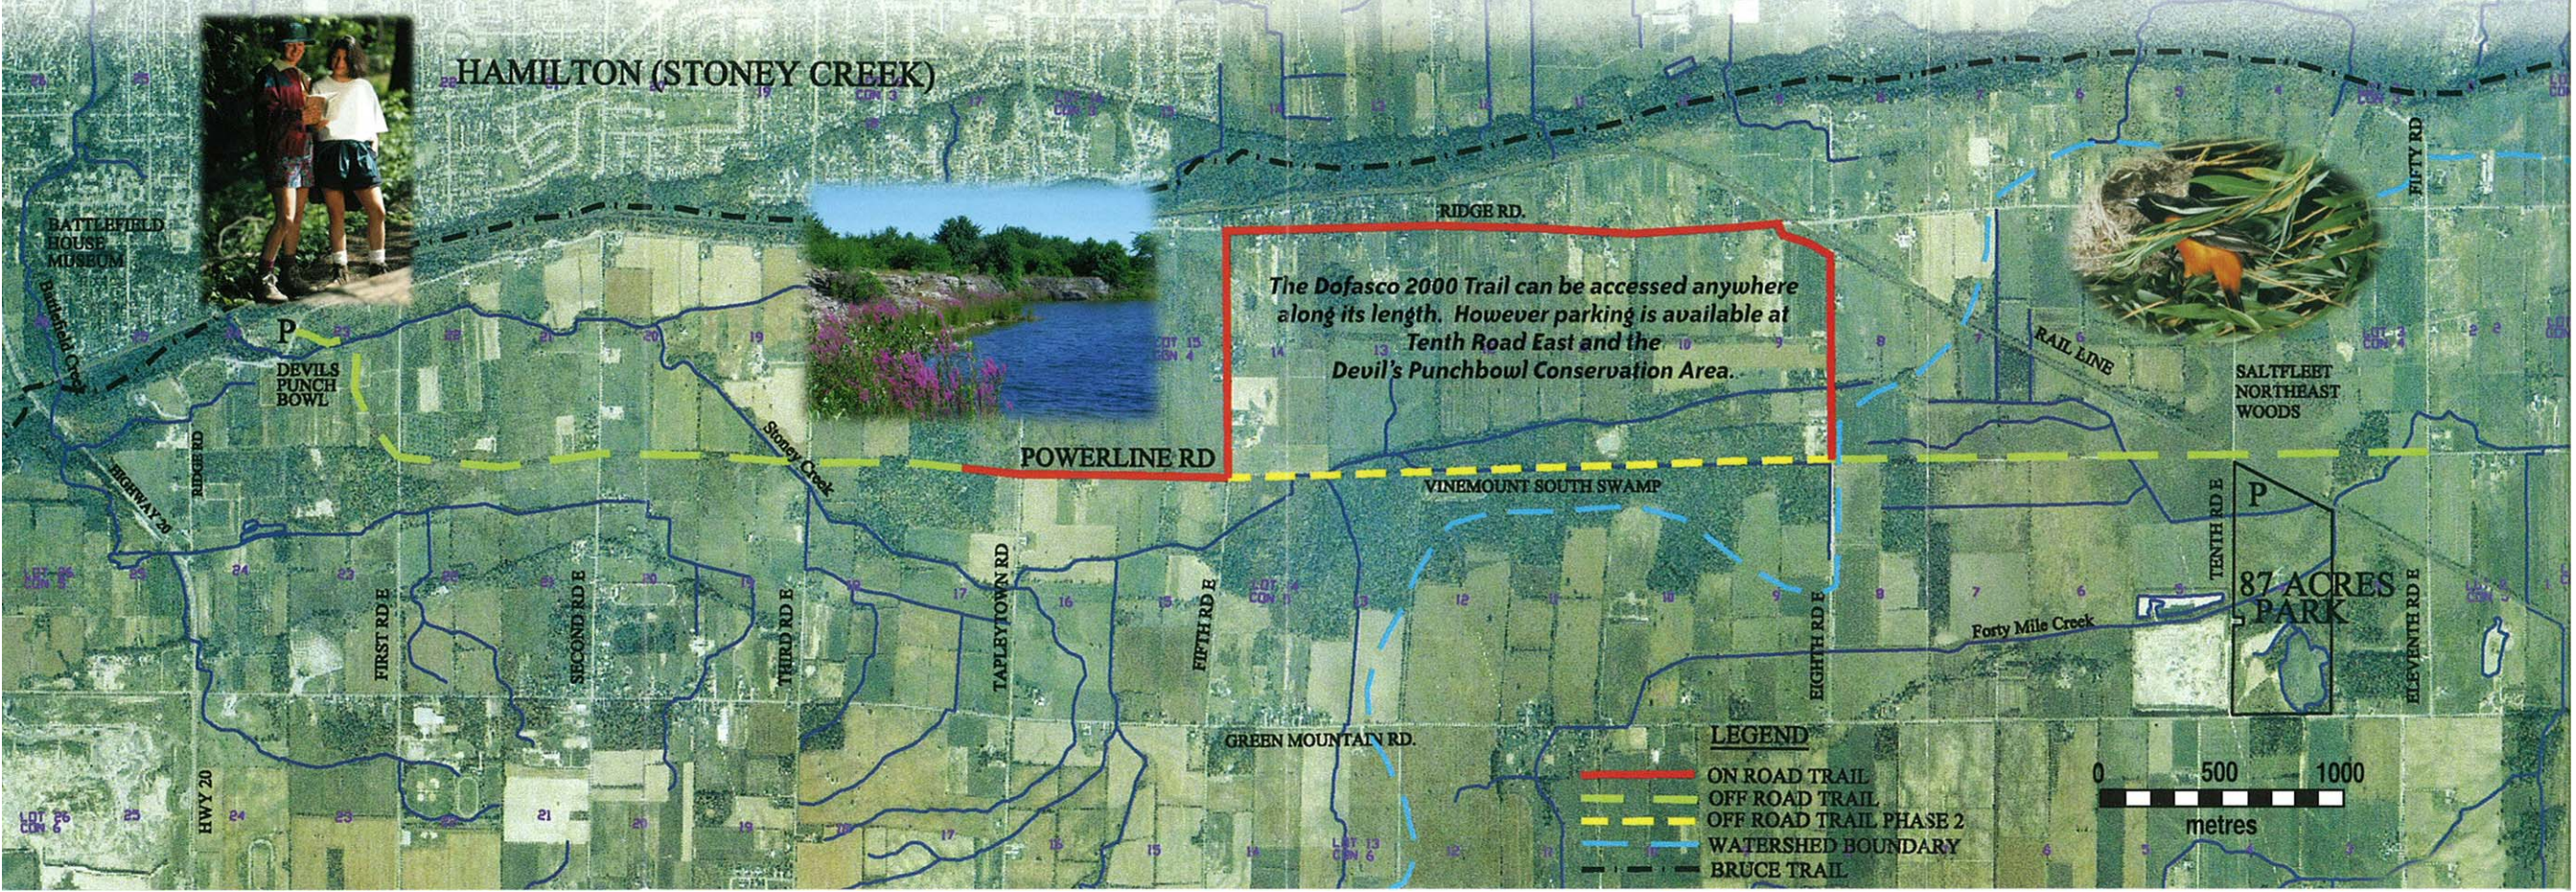

HAMILTON (STONEY CREEK)

The Dofasco 2000 Trail can be accessed anywhere along its length. However parking is available at Tenth Road East and the Devil's Punchbowl Conservation Area.

BATTLEFIELD HOUSE MUSEUM

P
DEVILS PUNCH BOWL

POWERLINE RD

RIDGE RD.

RAIL LINE

SALTFLLET NORTHEAST WOODS

P
87 ACRES PARK

LEGEND

- ON ROAD TRAIL
- OFF ROAD TRAIL
- OFF ROAD TRAIL PHASE 2
- WATERSHED BOUNDARY
- BRUCE TRAIL